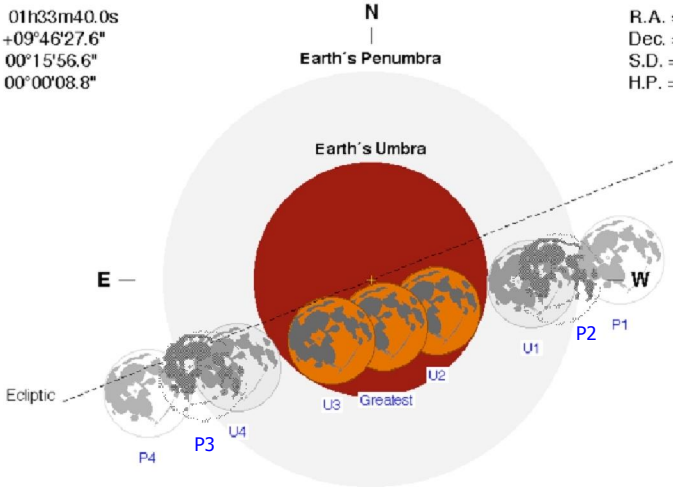

# الخسوف الظلي، الكلي والجزئي ١٤ جمادى الآخرة ١٤٣٥

١٤ جمادى الآخرة ١٤٣٥ = ١٥ أبريل ٢٠١٤ = ٢٦ حمل = ٢٦ فروردين ١٣٩٣

Ecliptic Conjunction = 07:43:25.1 TD (= 07:42:16.5 UT)

Greatest Eclipse = 07:46:47.6 TD (= 07:45:38.9 UT)

Penumbral Magnitude = 2.3182 P. Radius = 1.2266° Gamma = -0.3017  
Umbral Magnitude = 1.2907 U. Radius = 0.6952° Axis = 0.2863°

Saros Series = 122 Member = 56 of 75

**Sun at Greatest Eclipse**  
(Geocentric Coordinates)

R.A. = 01h33m40.0s  
Dec. = +09°46'27.6"  
S.D. = 00°15'56.6"  
H.P. = 00°00'08.8"

**Moon at Greatest Eclipse**  
(Geocentric Coordinates)

R.A. = 13h33m21.1s  
Dec. = -10°02'59.8"  
S.D. = 00°15'30.9"  
H.P. = 00°56'56.4"