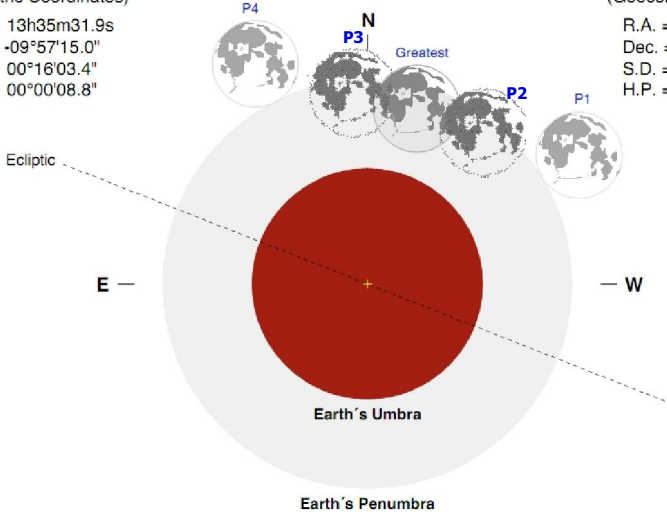

خسوف ظلي ١٤ ذي الحجة ١٤٣٤

١٤ ذي الحجة ١٤٣٤ = ١٩ أكتوبر ٢٠١٣ = ٢٧ مهر = ٢٧ ميزان ١٣٩٢

Penumbral Magnitude = 0.7649   P. Radius = 1.2270°   Gamma = 1.1508
Umbral Magnitude = -0.2718   U. Radius = 0.6917°   Axis = 1.0902°

Saros Series = 117   Member = 52 of 72

Sun at Greatest Eclipse
(Geocentric Coordinates)

R.A. = 13h35m31.9s
Dec. = -09°57'15.0"
S.D. = 00°16'03.4"
H.P. = 00°00'08.8"

Moon at Greatest Eclipse
(Geocentric Coordinates)

R.A. = 01h34m19.6s
Dec. = +11°00'12.2"
S.D. = 00°15'29.3"
H.P. = 00°56'50.7"