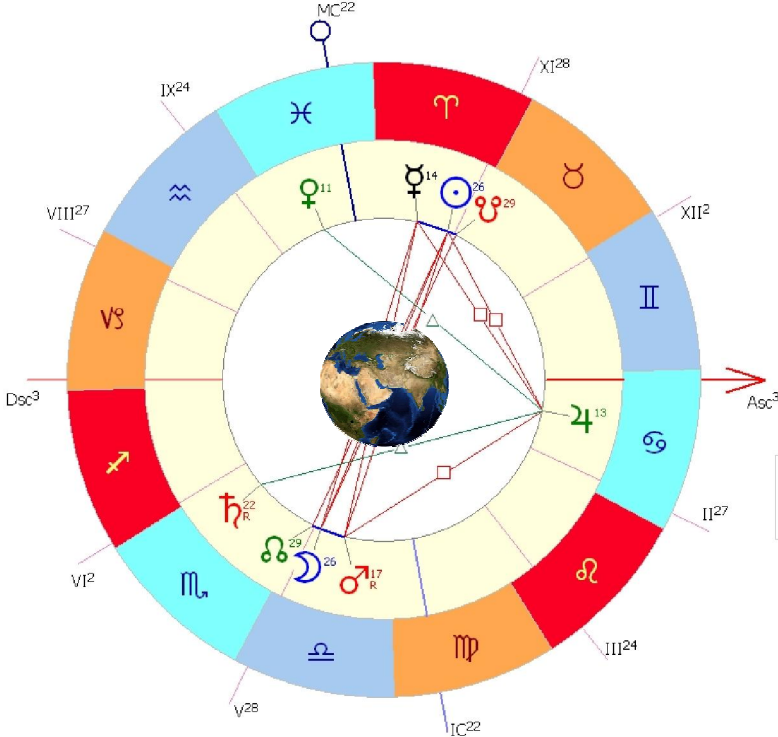

البلد	بداية الخسوف الطلي (P2)	بداية الخسوف الجزئي (U1)	بداية الخسوف الكلي (U2)	ذروة الخسوف الكلي (U3)	نهاية الخسوف الكلي (U3)	نهاية الخسوف الجزئي (U4)	نهاية الخسوف الطلي (P3)
شرق روسيا (ماغادان)	-----	طلوع القمر 20:12	-----	-----	-----	-----	21:16
سيدني (استراليا)	-----	-----	طلوع القمر 17:28	17:47	18:25	19:33	20:16
Hobart, Tasmania (تاسمانيا)	-----	-----	طلوع القمر 17:33	17:47	18:25	19:33	20:16
Port Moresby (غينا الجديدة)	-----	-----	طلوع القمر 18:05	-----	18:25	19:33	20:16
Adelaide River (استراليا)	-----	طلوع القمر 18:39	-----	-----	-----	19:03	19:46
توكيو (اليابان)	-----	طلوع القمر 18:14	-----	-----	-----	18:33	19:16
سنول (كوريا الشمالية)	19:10 طلوع القمر	-----	-----	-----	-----	-----	19:16
Hollandia (اندونيسيا)	-----	طلوع قمر 17:37	-----	-----	-----	18:33	19:16
غرب استراليا (برت)	17:55 طلوع القمر	-----	-----	-----	-----	-----	18:16
Butuan (فيليبين)	17:49 طلوع القمر	-----	-----	-----	-----	-----	18:16

الهيئة الفلكية لذروة الخسوف