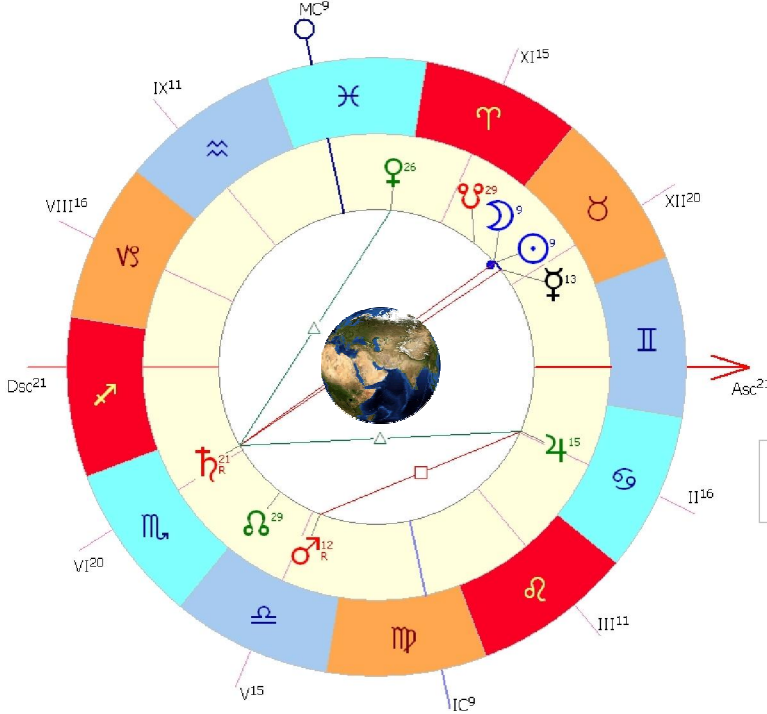

الكسوف في مساكن المسلمين

البلد	بداية الكسوف	ارتفاع الشمس	ذروة الكسوف	ارتفاع الشمس	سمت الشمس	نهاية الكسوف	ارتفاع الشمس	مقدار الكسوف Mag.	لحد الأعلى للجزء المكسوف
كانبرا (أستراليا)	16:08	13	17:12	01	289	17:20 غروب	00	0.565	46.1%
Adelaide (أستراليا)	15:25	23	16:36	10	296	17:33 غروب	00	0.608	51.2%
Perth (أستراليا)	13:17	41	14:42	32	317	15:59	19	0.590	49.2%
سيدني (أستراليا)	16:13	11	17:14 غروب	00	287	17:14 غروب	00	0.522	41.4%
Southport (أستراليا)	16:30	09	17:13 غروب	00	286	17:13 غروب	00	0.357	24.1%
Brisbane (أستراليا)	16:31	09	17:16 غروب	00	286	17:16 غروب	00	0.353	23.7%
Alice Springs (أستراليا)	15:44	29	16:47	17	295	17:44	05	0.378	26.2%
Hobart (تاسمانيا)	15:50	13	17:00	02	292	17:14 غروب	00	0.719	64.4%
Ruteng (اندونيسيا)	14:57	39	15:15	35	295	15:34	31	0.024	04.0%

الهيئة الفلكية لذروة الخسوف