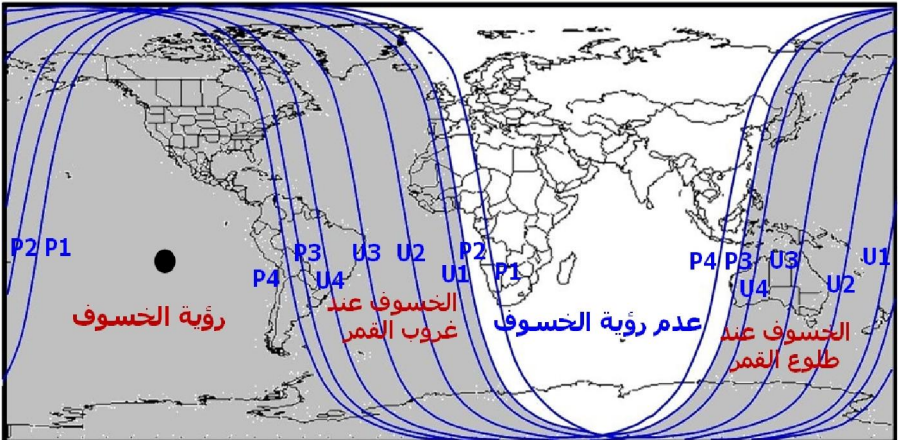

R.A. = 01h33m40.0s  
Dec. = +09°46'27.6"  
S.D. = 00°15'56.6"  
H.P. = 00°00'08.8"

**Moon at Greatest Eclipse**  
(Geocentric Coordinates)

R.A. = 13h33m21.1s  
Dec. = -10°02'59.8"  
S.D. = 00°15'30.9"  
H.P. = 00°56'56.4"