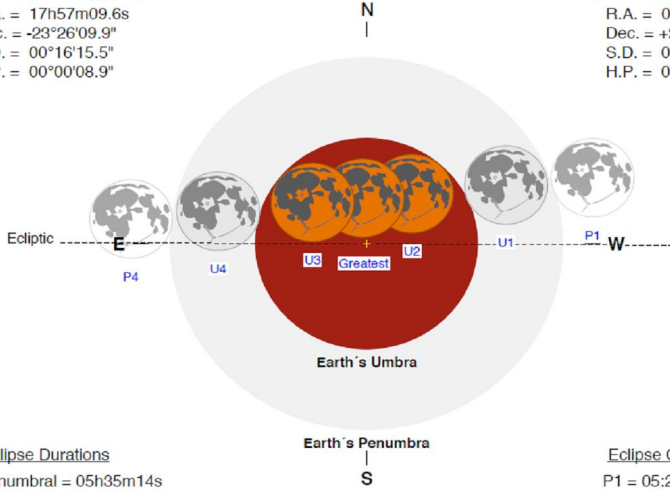

خوف الكلي ١٤ محرم ١٤٣٣

١٤ محرم ١٤٣٣ = ٢٠ قوس، = ٢١ ديسمبر ٢٠١٠

Ecliptic Conjunction = 08:14:33.1 TD (= 08:13:26.0 UT)

Greatest Eclipse = 08:18:03.7 TD (= 08:16:56.6 UT)

Penumbral Magnitude = 2.2807 P. Radius = 1.2538° Gamma = 0.3214
Umbral Magnitude = 1.2561 U. Radius = 0.7118° Axis = 0.3119°

Saros Series = 125 Member = 48 of 72

Sun at Greatest Eclipse (Geocentric Coordinates)

R.A. = 17h57m09.6s
Dec. = -23°26'09.9"
S.D. = 00°16'15.5"
H.P. = 00°00'08.9"

Moon at Greatest Eclipse (Geocentric Coordinate)

R.A. = 05h57m17.3s
Dec. = +23°44'47.8"
S.D. = 00°15'52.1"
H.P. = 00°58'14.3"

Eclipse Durations

Penumbral = 05h35m14s
Umbral = 03h28m43s
Total = 01h12m21s

$\Delta T = 67$ s
Rule = CdT (Danjon)
Eph. = VSOP87/ELP2000-85

Eclipse Contacts

P1 = 05:29:17 UT
U1 = 06:32:37 UT
U2 = 07:40:47 UT
U3 = 08:53:08 UT
U4 = 10:01:20 UT
P4 = 11:04:31 UT

F. Espenak, NASA's GSFC
eclipse.gsfc.nasa.gov/eclipse.html