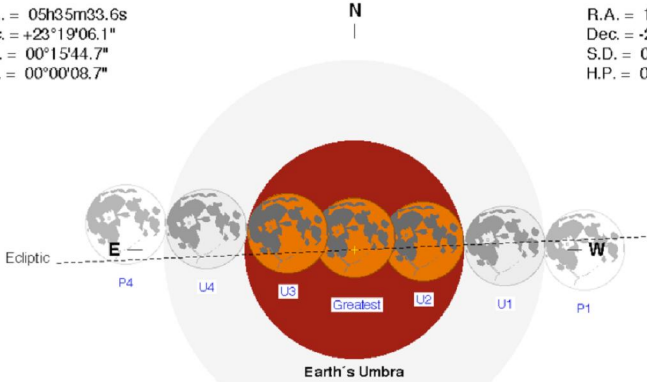

S.D. = 00°15'13.4"

H.P. = 00°55'52.1"

External/Internal Contacts of Penumbra

P1 = 19:25:17.2 UT

P4 = 23:06:57.3 UT

Ephemeris & Constants

Eph. = Newcomb/ILE

$\Delta T = 68.0$ s

انحوف الكلي ليلة ١٤ رجب ١٤٣٣

Ecliptic Conjunction = 20:14:41.4 TD (= 20:13:34.1 UT)

Greatest Eclipse = 20:13:43.5 TD (= 20:12:36.2 UT)

Penumbral Magnitude = 2.6868 P. Radius = 1.2504° Gamma = 0.0897
Umbral Magnitude = 1.6999 U. Radius = 0.7256° Axis = 0.0875°

R.A. = 17h35m32.3s
Dec. = -23°13'51.6"
S.D. = 00°15'57.2"
H.P. = 00°58'33.0"

Eclipse Durations

Penumbral = 05h36m05s
Umbral = 03h39m17s
Total = 01h40m12s

$\Delta T = 67$ s
Rule = CdT (Danjon)
Eph. = VSOP87/ELP2000-85