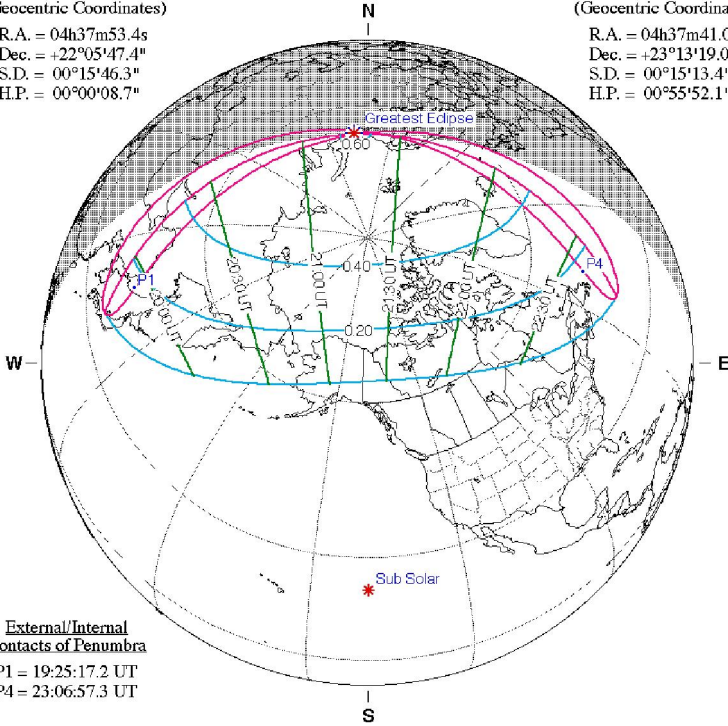

Sun at Greatest Eclipse (Geocentric Coordinates)

R.A. = 04h37m53.4s

Dec. = +22°05'47.4"

S.D. = 00°15'46.3"

H.P. = 00°00'08.7"

Moon at Greatest Eclipse (Geocentric Coordinates)

R.A. = 04h37m41.0s

Dec. = +23°13'19.0"

S.D. = 00°15'13.4"

H.P. = 00°55'52.1"

External/Internal Contacts of Penumbra

P1 = 19:25:17.2 UT

P4 = 23:06:57.3 UT

Ephemeris & Constants

Eph. = Newcomb/ILE

$\Delta T = 68.0$ s