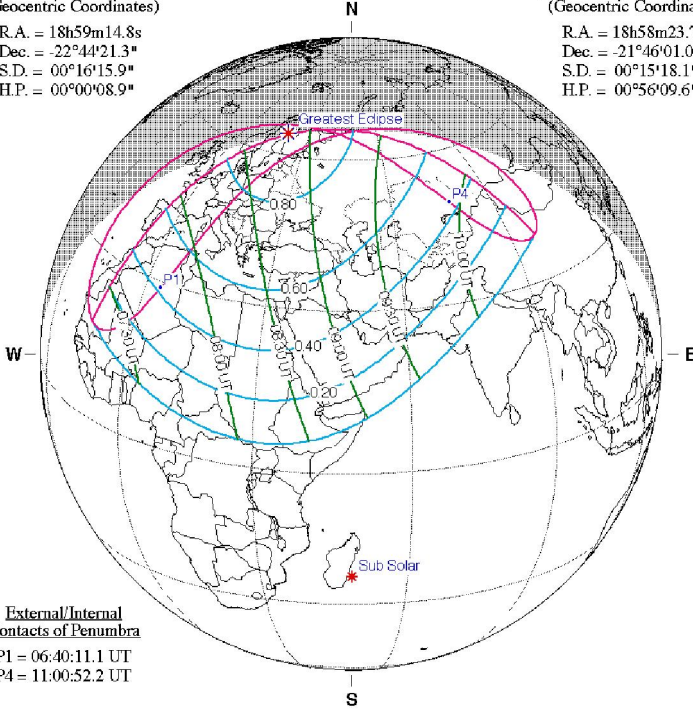

الكسوف الجزئي ٢٨ محرم الحرام ١٤٣٢

Geocentric Conjunction = 09:15:12.3 UT J.D. = 2455565.885559

Greatest Eclipse = 08:50:34.0 UT J.D. = 2455565.868449

Eclipse Magnitude = 0.8572 Gamma = 1.0628

Saros Series = 151 Member = 14 of 72

Sun at Greatest Eclipse (Geocentric Coordinates)

R.A. = 18h59m14.8s

Dec. = -22°44'21.3"

S.D. = 00°16'15.9"

H.P. = 00°00'08.9"

Moon at Greatest Eclipse (Geocentric Coordinates)

R.A. = 18h58m23.7s

Dec. = -21°46'01.0"

S.D. = 00°15'18.1"

H.P. = 00°56'09.6"

External/Internal Contacts of Penumbra

P1 = 06:40:11.1 UT

P4 = 11:00:52.2 UT

Ephemeris & Constants

Eph. = Newcomb/ILE

$\Delta T = 67.6$ s

$k1 = 0.2724880$

$k2 = 0.2722810$

$\Delta b = 0.0''$ $\Delta l = 0.0''$

Geocentric Libration (Optical + Physical)

$l = 4.62^\circ$

$b = -1.33^\circ$

$c = -4.25^\circ$

Brown Lun. No. = 1089

F. Espenak, NASA's GSFC - Fri, Jul 2,

sunearth.gsfc.nasa.gov/eclipse/eclipse.html