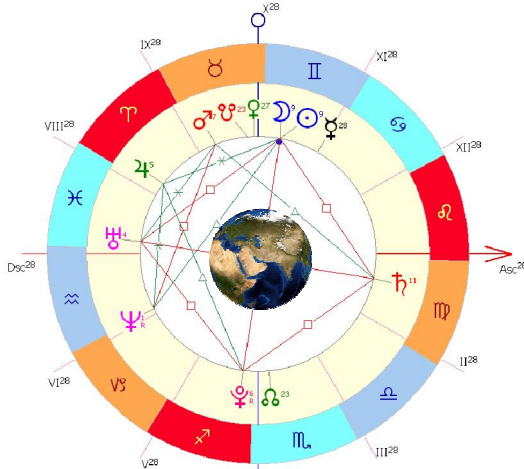

الهيئة الفلكية لذروة الكسوف