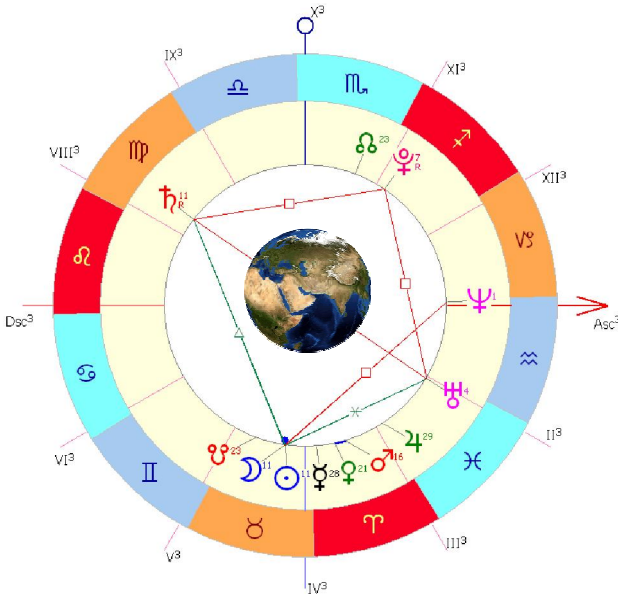

البلد	بداية الكسوف	ارتفاع الشمس	ذروة الكسوف	ارتفاع الشمس	سمت الشمس	نهاية الكسوف	ارتفاع الشمس	مقدار الكسوف Mag.	الحد الأعلى للجزء المكسوف
Reykjavik (آيسلند)	21:13	09	22:01	05	314	22:48	02	0.462	34.6%
كيب داير شمال شرق كندا	17:18	25	18:06	20	279	18:52	16	0.326	2.10%
بولن شمال آلاسكا	11:36	42	12:11	43	168	12:47	44	0.110	4.30%
Godthab (جرينلند)	18:26	20	19:12	15	290	19:56	10	0.331	21.5%
Vladivostok (روسية)	05:38	00	05:55	02	061	06:25	07	0.156	7.1%
Magadan (روسية)	06:36	17	07:17	22	083	08:00	27	0.243	13.7%
birobidzhan (روسية)	05:26	01	06:02	07	064	06:39	12	0.227	12.4%
أساهيكاوا (شمال زاين)	04:27	05	04:51	09	068	05:15	13	0.090	3.1%
واكاناوا (شمال زاين)	04:26	05	04:54	09	068	05:22	14	0.119	4.8%
Harbin (شرف جين)	03:50	00	04:01	01	059	04:37	07	0.227	12.4%
Coj Balsan (مغولستان)	04:30	00	04:30	00	055	04:52	03	0.246	14.0%

الهيئة الفلكية لذروة الكسوف