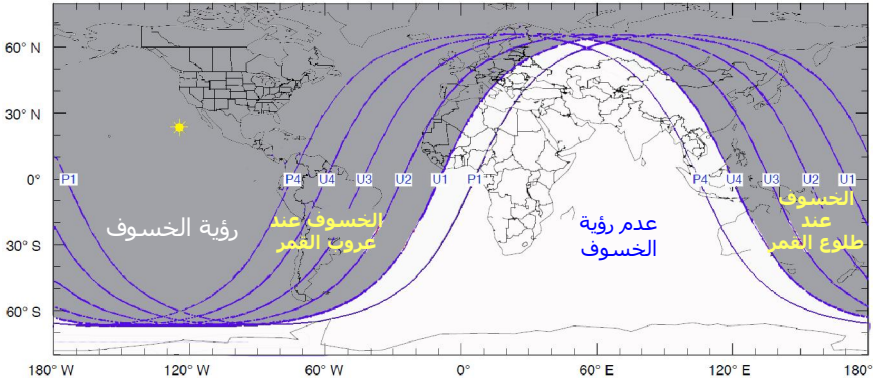

خوف الكلي ١٤ محرم ١٤٣٣

١٤ محرم ١٤٣٣ = ٢٠ قوس، = ٢١ ديسمبر ٢٠١٠

Ecliptic Conjunction = 08:14:33.1 TD (= 08:13:26.0 UT)

Greatest Eclipse = 08:18:03.7 TD (= 08:16:56.6 UT)

Penumbral Magnitude = 2.2807 P. Radius = 1.2538° Gamma = 0.3214
Umbral Magnitude = 1.2561 U. Radius = 0.7118° Axis = 0.3119°

Saros Series = 125 Member = 48 of 72

Sun at Greatest Eclipse (Geocentric Coordinates)

R.A. = 17h57m09.6s
Dec. = -23°26'09.9"
S.D. = 00°16'15.5"
H.P. = 00°00'08.9"

Moon at Greatest Eclipse (Geocentric Coordinate)

R.A. = 05h57m17.3s
Dec. = +23°44'47.8"
S.D. = 00°15'52.1"
H.P. = 00°58'14.3"

Eclipse Durations

Penumbral = 05h35m14s
Umbral = 03h28m43s
Total = 01h12m21s

$\Delta T = 67$ s
Rule = CdT (Danjon)
Eph. = VSOP87/ELP2000-85

Eclipse Contacts

P1 = 05:29:17 UT
U1 = 06:32:37 UT
U2 = 07:40:47 UT
U3 = 08:53:08 UT
U4 = 10:01:20 UT
P4 = 11:04:31 UT

F. Espenak, NASA's GSFC
eclipse.gsfc.nasa.gov/eclipse.html