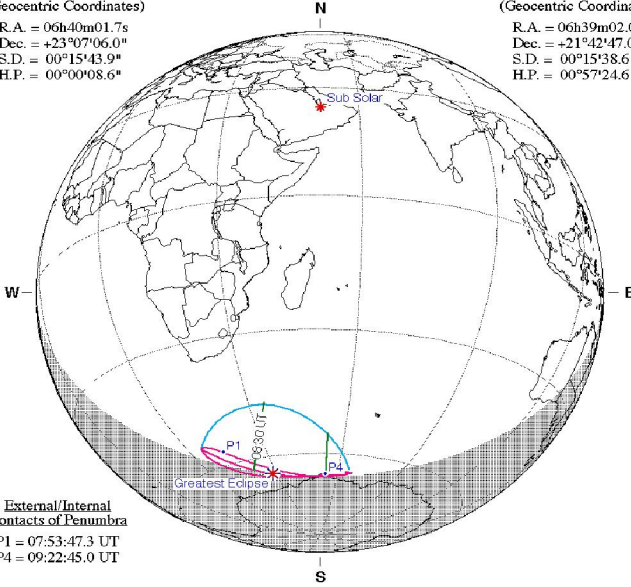

الكسوف الخنبي ٢٩ رجب ١٤٣٢

Geocentric Conjunction = 09:05:32.9 UT   J.D. = 2455743.878852
Greatest Eclipse = 08:38:24.3 UT   J.D. = 2455743.860004

Eclipse Magnitude = 0.0966   Gamma = -1.4919

Saros Series = 156   Member = 1 of 69

R.A. = 06h39m02.0s
Dec. = +21°42'47.0"
S.D. = 00°15'38.6"
H.P. = 00°57'24.6"